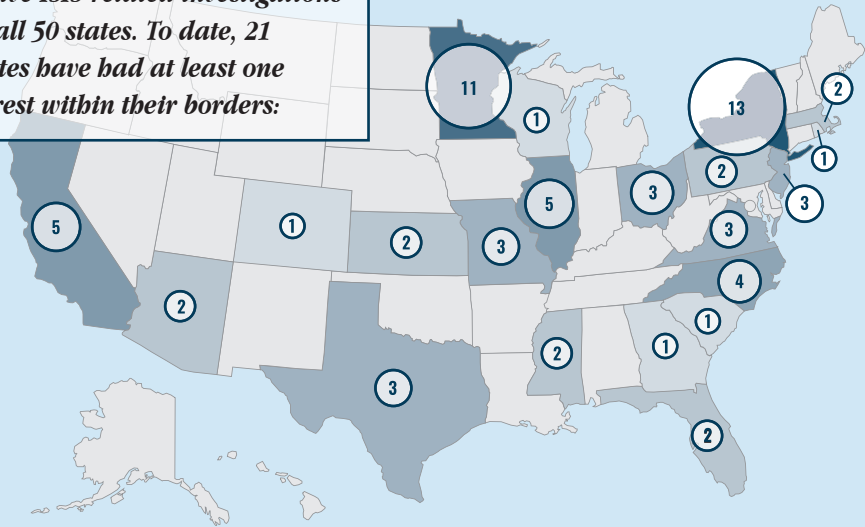

ISIS RECRUITS *in the* U.S. LEGAL SYSTEM

new research & analysis from the
Program on Extremism

THE GEORGE WASHINGTON UNIVERSITY

AGE

● = 1 person

The FBI has stated that there are active ISIS-related investigations in all 50 states. To date, 21 states have had at least one arrest within their borders:

NUMBERS BY STATE

DEMOGRAPHICS & ARRESTS

71 Americans have been charged with ISIS-related activities.

(As of November 12, 2015)

56 individuals have been arrested in 2015, the most terrorism arrests in a single year since September 2001.

Read the full report:

ISIS IN AMERICA
FROM RETWEETS TO RAQQA

Find more at www.cchs.gwu.edu/program-extremism or follow @gwupoe on Twitter