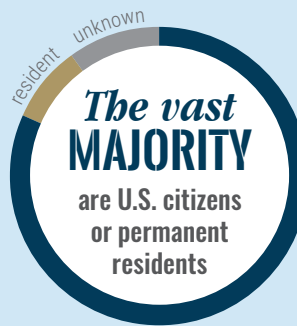

ISIS RECRUITS *in the* U.S. LEGAL SYSTEM

new research & analysis from the
Program on Extremism

THE GEORGE WASHINGTON UNIVERSITY

AGE

● = 1 person

The FBI has stated that there are active ISIS-related investigations in all 50 states. To date, 21 states have had at least one arrest within their borders:

NUMBERS BY STATE

DEMOGRAPHICS & ARRESTS

71 Americans have been charged with ISIS-related activities.

(As of November 12, 2015)

56 individuals have been arrested in 2015, the most terrorism arrests in a single year since September 2001.