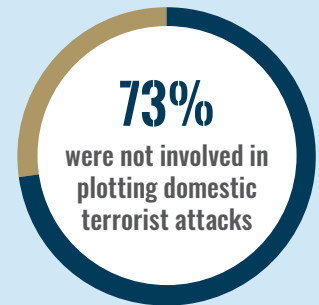

ISIS RECRUITS *in the* U.S. LEGAL SYSTEM

new research & analysis from the
Program on Extremism

THE GEORGE WASHINGTON UNIVERSITY

AGE

● = 1 person

The FBI has stated that there are active ISIS-related investigations in all 50 states. To date, 21 states have had at least one arrest within their borders:

NUMBERS BY STATE

DEMOGRAPHICS & ARRESTS

71 Americans have been charged with ISIS-related activities.

(As of November 12, 2015)

56 individuals have been arrested in 2015, the most terrorism arrests in a single year since September 2001.