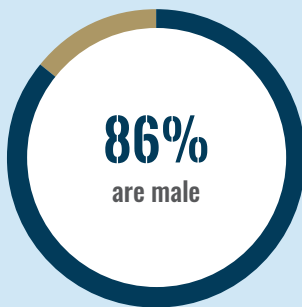

ISIS RECRUITS *in the* U.S. LEGAL SYSTEM

new research & analysis from the
Program on Extremism

THE GEORGE WASHINGTON UNIVERSITY

AGE

● = 1 person

The FBI has stated that there are active ISIS-related investigations in all 50 states. To date, 21 states have had at least one arrest within their borders:

NUMBERS BY STATE

DEMOGRAPHICS & ARRESTS

71 Americans have been charged with ISIS-related activities.

(As of November 12, 2015)

56 individuals have been arrested in 2015, the most terrorism arrests in a single year since September 2001.